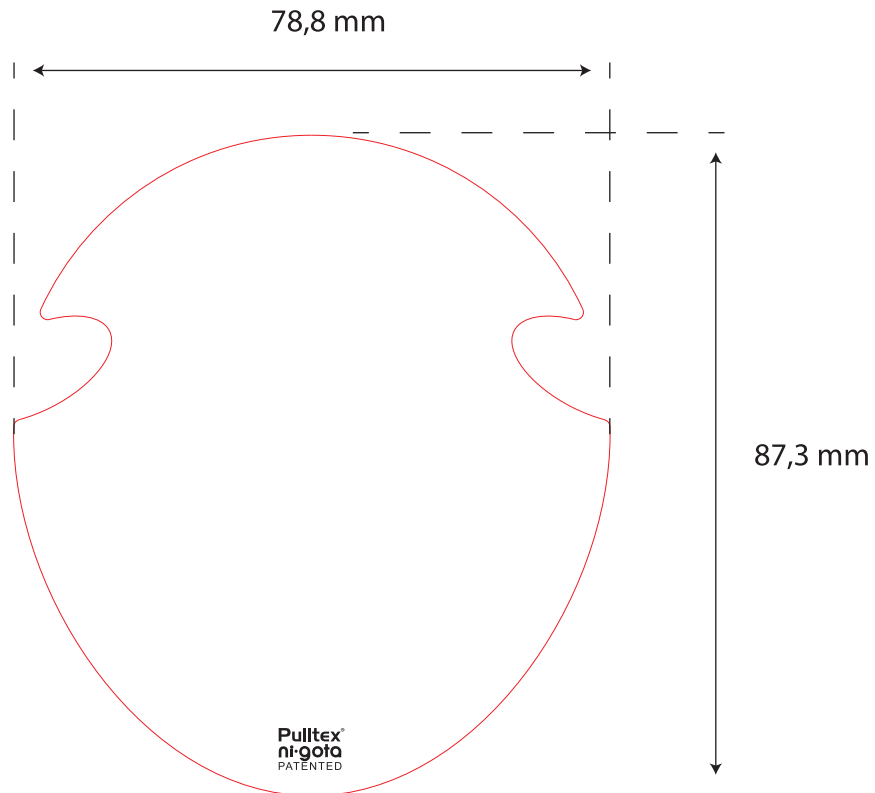

Pulltex® ni·Gota

PRINT LOGO POSITION

100% real size

Product Colour

Print Colour Pantone

Quantity

Put a copy of your logo on to check size and position. Make a copy and send us by fax. Thank you.

Mettete una copia del vostro logo per verificare misura e posizione e inviatela a mezzo fax. Grazie